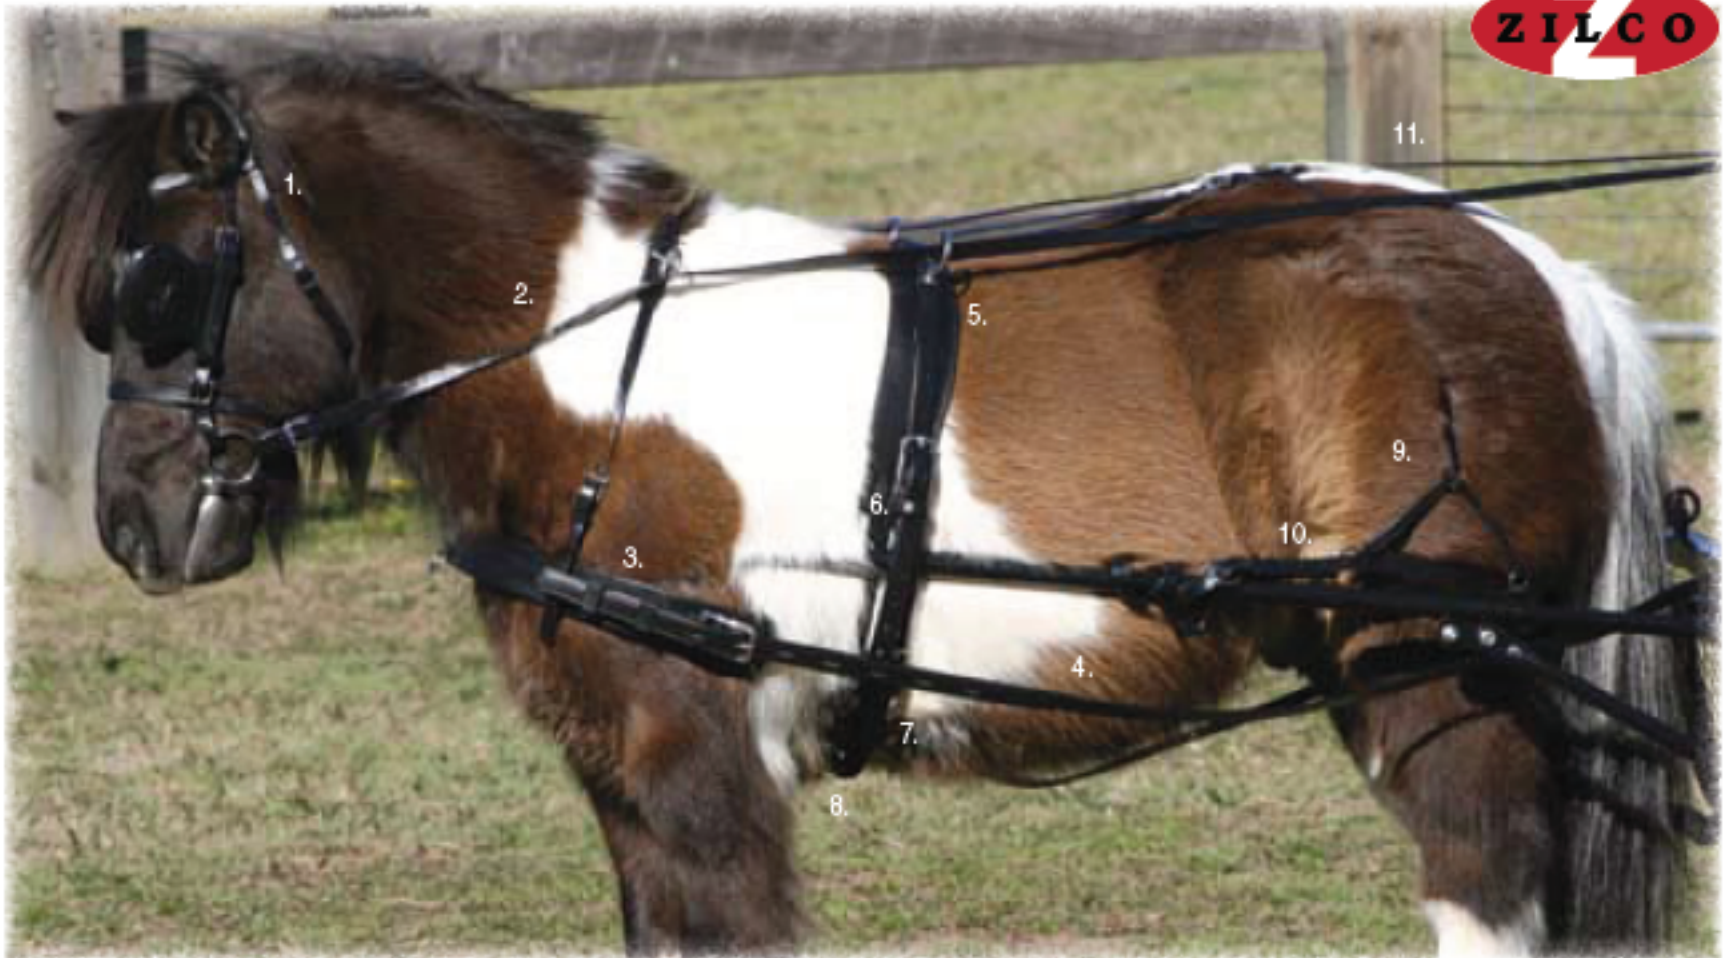

SL Shetland - single & pair

- Elegantly proportioned to suit Shetlands and Small Ponies.
- Light to handle yet smart, sturdy and comfortable for all levels of competition.
- SL harness is made from Zilco's superb quality materials and includes quality stainless steel fittings for effortless wipe-clean maintenance.
- Flexi saddle for a comfortable fit on all types of conformation.
- Bridle has special design features to suit shetland pony heads:
 - Variable length browband to allow for thick forelocks and broad foreheads.
 - Throatlash is set back from headpiece and has extensive adjustment. This is a safety feature which helps to prevent ponies with thick manes and small ears from scratching their bridles off.
 - Elegantly shaped blinkers to show off pretty little heads.
- The SL model has a traditionally shaped breastplate and breeching for a more elegant and traditional style in the show ring.
- Suitable for: pleasure or show driving.

SL SHETLAND SINGLE SET

Black 448004

Harness Set Parts

1. Bridle complete with Blinkers	448304
2. Reins S-Grip single - 340cm (134")	448504
3. Breastplate single - 82cm (32")	448104
4. Traces 25mm (1") dee & slot - 153cm (60")	448604
5. Saddle	448564
6. Shaft Loops	448580
7. Girth - 35cm (14")	448464
8. False Belly Band - 40cm (16")	448444
9. Breeching - 90cm (35")	448204
10. Breeching Straps single - 108cm (42")	448220
11. Crupper	448404

SL SHETLAND PAIR SET

Black 448024

Harness Set Parts

Same as single except for:

Breastplate Pair - 96cm (38")	448144
Breeching straps - pair	448230
Reins S-Grip Pair - 345cm (136")	448524
Trace Carry Straps	448780
Pole Straps Pair	448750

(See page 22 for images)

Carry & Storage Bag

Each horse set is packed in individual black polyester carry bag with ventilation panels.

101001